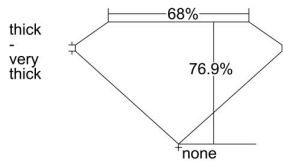

GIA®

FACSIMILE

GIA REPORT 1357070427

Verify this report at GIA.edu

GIA NATURAL DIAMOND DOSSIER®

February 26, 2020
GIA Report Number 1357070427
Shape and Cutting Style ..... Square Modified Brilliant
Measurements ..... 4.26 x 4.21 x 3.24 mm

GRADING RESULTS

Carat Weight ..... 0.50 carat
Color Grade ..... F
Clarity Grade VS1

ADDITIONAL GRADING INFORMATION

Polish ..... Very Good
Symmetry ..... Very Good
Fluorescence ..... None
Clarity Characteristics..... Crystal, Feather, Pinpoint
Inscription(s): GIA 1357070427

PROPORTIONS

Profile not to actual proportions

GRADING SCALES

GIA COLOR SCALE		GIA CLARITY SCALE			
COLORLESS	D	VERY VERY SLIGHTLY INCLUDED	FLAWLESS		
	E		INTERNALLY FLAWLESS		
	F	VERY SLIGHTLY INCLUDED	VVS₁		
	G		VVS₂		
	H		VS₁		
	NEAR COLORLESS	I	SLIGHTLY INCLUDED	VS₂	
		J		SI₁	
		FAINT	K	INCLUDED	SI₂
			L		I₁
			M		I₂
VERT LIGHT	N	INCLUDED	I₃		
	O				
	P				
	Q				
	R				
LIGHT	S				
	T				
	U				
	V				
	W				
X					
Y					
Z