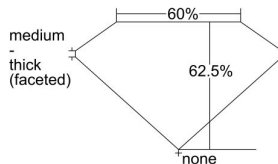

GIA®

FACSIMILE

GIA REPORT 1399228439

Verify this report at GIA.edu

GIA NATURAL DIAMOND DOSSIER®

June 29, 2021
GIA Report Number 1399228439
Shape and Cutting Style ..... Oval Brilliant
Measurements ..... 7.22 x 5.00 x 3.12 mm

GRADING RESULTS

Carat Weight ..... 0.71 carat
Color Grade ..... F
Clarity Grade S11

ADDITIONAL GRADING INFORMATION

Polish ..... Very Good
Symmetry ..... Very Good
Fluorescence ..... Medium Blue
Clarity Characteristics ..... Crystal, Feather
Inscription(s): GIA 1399228439

PROPORTIONS

Profile not to actual proportions

GRADING SCALES

GIA COLOR SCALE		GIA CLARITY SCALE			
COLORLESS	D	VERY VERY SLIGHTLY INCLUDED	FLAWLESS		
	E		INTERNALLY FLAWLESS		
	F		VVS₁		
	G		VVS₂		
	NEAR COLORLESS		H	VERY SLIGHTLY INCLUDED	VS₁
			I		VS₂
	FANT		J	SLIGHTLY INCLUDED	S1₁
			K		S1₂
			L		I₁
			M		I₂
N		I₃			
VERY LIGHT		O	INCLUDED		
		P			
		Q			
	R				
	S				
	T				
	U				
LIGHT	V				
	W				
	X				
	Y				
	Z