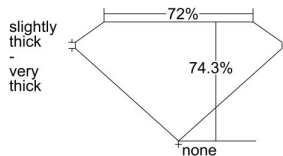

GIA®

FACSIMILE

GIA REPORT 2161768565

Verify this report at gia.edu

GIA DIAMOND DOSSIER®

January 28, 2015
GIA Report Number 2161768565
Shape and Cutting Style ..... Square Modified Brilliant
Measurements ..... 4.99 x 4.87 x 3.62 mm

GRADING RESULTS

Carat Weight ..... 0.80 carat
Color Grade ..... D
Clarity Grade S11

ADDITIONAL GRADING INFORMATION

Polish ..... Good
Symmetry ..... Good
Fluorescence ..... None
Clarity Characteristics ..... Crystal, Feather, Cloud
Inscription(s): GIA 2161768565

PROPORTIONS

Profile not to actual proportions

GRADING SCALES

GIA COLOR SCALE		GIA CLARITY SCALE	
COLORLESS	D	VERY VERY SLIGHTLY INCLUDED	FLAWLESS
	E		INTERNALLY FLAWLESS
	F		VVS₁
	G		VVS₂
	H		VS₁
	I		VS₂
	J		S1₁
	K		S1₂
	L		I₁
	M		I₂
NEAR COLORLESS	N	SLIGHTLY INCLUDED	I₃
	O		
	P		
	Q		
FAINT	R		
	S		
	T		
	U		
VERY LIGHT	V		
	W		
	X		
	Y		
LIGHT	Z