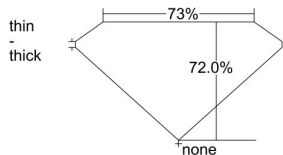

GIA®

FACSIMILE

GIA REPORT 2211803884

Verify this report at GIA.edu

GIA NATURAL DIAMOND DOSSIER®

June 21, 2021
GIA Report Number 2211803884
Shape and Cutting Style ..... Square Modified Brilliant
Measurements ..... 5.16 x 5.08 x 3.66 mm

GRADING RESULTS

Carat Weight ..... 0.80 carat
Color Grade ..... F
Clarity Grade VS2

ADDITIONAL GRADING INFORMATION

Polish ..... Excellent
Symmetry ..... Good
Fluorescence ..... None
Clarity Characteristics ..... Crystal, Cloud
Inscription(s): GIA 2211803884

PROPORTIONS

Profile not to actual proportions

GRADING SCALES

GIA COLOR SCALE		GIA CLARITY SCALE			
COLORLESS	D	VERY VERY SLIGHTLY INCLUDED	FLAWLESS		
	E		INTERNALLY FLAWLESS		
	F		VVS₁		
	NEAR COLORLESS	G	VERY SLIGHTLY INCLUDED	VVS₂	
		H		VS₁	
		FAINT	I	SLIGHTLY INCLUDED	VS₂
			J		SI₁
			K		SI₂
	LIGHT	L	INCLUDED	I₁	
		M		I₂	
N		I₃			
O					
P					
Q					
R					
S					
T					
U					
V					
W					
X					
Y					
Z