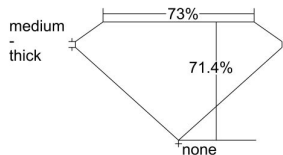

GIA®

FACSIMILE

GIA REPORT 2215828051

Verify this report at GIA.edu

GIA NATURAL DIAMOND DOSSIER®

June 29, 2021
GIA Report Number 2215828051
Shape and Cutting Style ..... Square Modified Brilliant
Measurements ..... 4.94 x 4.88 x 3.49 mm

GRADING RESULTS

Carat Weight ..... 0.70 carat
Color Grade ..... F
Clarity Grade VS2

ADDITIONAL GRADING INFORMATION

Polish ..... Excellent
Symmetry ..... Very Good
Fluorescence ..... Faint
Clarity Characteristics ..... Crystal
Inscription(s): GIA 2215828051

PROPORTIONS

Profile not to actual proportions

GRADING SCALES

GIA COLOR SCALE		GIA CLARITY SCALE			
COLORLESS	D	VERY VERY SLIGHTLY INCLUDED	FLAWLESS		
	E		INTERNALLY FLAWLESS		
	F	VERY SLIGHTLY INCLUDED	VVS₁		
	G		VVS₂		
	H		VS₁		
	NEAR COLORLESS	I	SLIGHTLY INCLUDED	VS₂	
		J		SI₁	
		FAINT	K	INCLUDED	SI₂
			L		I₁
			M		I₂
VERT LIGHT	N	LIGHT	I₃		
	O				
	P				
	Q				
	R				
	S				
	T