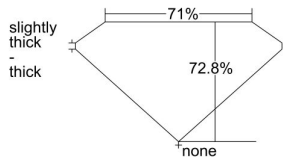

GIA®

FACSIMILE

GIA REPORT 2394242353

Verify this report at GIA.edu

GIA NATURAL DIAMOND DOSSIER®

July 26, 2021
GIA Report Number 2394242353
Shape and Cutting Style ..... Square Modified Brilliant
Measurements ..... 5.02 x 5.01 x 3.65 mm

GRADING RESULTS

Carat Weight ..... 0.81 carat
Color Grade ..... J
Clarity Grade S11

ADDITIONAL GRADING INFORMATION

Polish ..... Excellent
Symmetry ..... Excellent
Fluorescence ..... Faint
Clarity Characteristics ..... Cloud
Inscription(s): GIA 2394242353

PROPORTIONS

Profile not to actual proportions

GRADING SCALES

GIA COLOR SCALE		GIA CLARITY SCALE			
COLORLESS	D	VERY VERY SLIGHTLY INCLUDED	FLAWLESS		
	E		INTERNALLY FLAWLESS		
	F	VERY SLIGHTLY INCLUDED	VVS₁		
	G		VVS₂		
	H		VS₁		
	NEAR COLORLESS	I	SLIGHTLY INCLUDED	VS₂	
		J		S1₁	
		FAINT	K	INCLUDED	S1₂
			L		I₁
			M		I₂
VERT LIGHT	N	LIGHT	I₃		
	O				
	P				
	Q				
	R