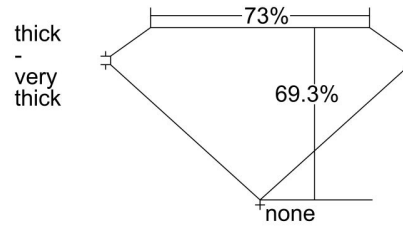

**GIA NATURAL DIAMOND GRADING REPORT**

July 13, 2021  
 GIA Report Number ..... 2396414209  
 Shape and Cutting Style ..... Emerald Cut  
 Measurements ..... 7.61 x 5.29 x 3.66 mm

**GRADING RESULTS**

Carat Weight ..... 1.50 carat  
 Color Grade ..... H  
 Clarity Grade ..... VS1

**ADDITIONAL GRADING INFORMATION**

Polish ..... Excellent  
 Symmetry ..... Very Good  
 Fluorescence ..... None  
 Inscription(s): GIA 2396414209

**PROPORTIONS**

Profile not to actual proportions

**CLARITY CHARACTERISTICS**

**KEY TO SYMBOLS\***
 Feather

**GRADING SCALES**

GIA COLOR SCALE		GIA CLARITY SCALE	
COLOURLESS	D	VERY VERY SLIGHTLY INCLUDED	FLAWLESS
	E		INTERNALLY FLAWLESS
	F		VVS <sub>1</sub>
NEAR COLOURLESS	G	VERY SLIGHTLY INCLUDED	VVS <sub>2</sub>
	H		VS <sub>1</sub>
	I		VS <sub>2</sub>
FAINT	J	SLIGHTLY INCLUDED	SI <sub>1</sub>
	K		SI <sub>2</sub>
	L		I <sub>1</sub>
VERY LIGHT	M	INCLUDED	I <sub>2</sub>
	N		I <sub>3</sub>
	O		
LIGHT	P		
	Q		
	R		
	S		
	T		
	U		
	V		
W			
X			
Y			
Z			

\* Red symbols denote internal characteristics (inclusions). Green or black symbols denote external characteristics (blemishes). Diagram is an approximate representation of the diamond, and symbols shown indicate type, position, and approximate size of clarity characteristics. All clarity characteristics may not be shown. Details of finish are not shown.