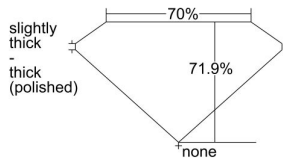

GIA®

FACSIMILE

GIA REPORT 2437632520

Verify this report at GIA.edu

GIA NATURAL DIAMOND DOSSIER®

June 07, 2022
GIA Report Number 2437632520
Shape and Cutting Style ..... Square Modified Brilliant
Measurements ..... 4.81 x 4.81 x 3.46 mm

GRADING RESULTS

Carat Weight ..... 0.70 carat
Color Grade ..... H
Clarity Grade SI1

ADDITIONAL GRADING INFORMATION

Polish ..... Very Good
Symmetry ..... Good
Fluorescence ..... None
Clarity Characteristics ..... Cloud, Crystal
Inspection(s): GIA 2437632520

PROPORTIONS

Profile not to actual proportions

GRADING SCALES

GIA COLOR SCALE		GIA CLARITY SCALE	
COLORLESS	D	VERY VERY SLIGHTLY INCLUDED	FLAWLESS
	E		INTERNALLY FLAWLESS
	F		VVS₁
	G		VVS₂
	H		VS₁
	I		VS₂
	J		SI₁
	K		SI₂
	L		I₁
	M		I₂
NEAR COLORLESS	N	SLIGHTLY INCLUDED	I₃
	O		
	P		
	Q		
FAINT	R		
	S		
	T		
	U		
VERY LIGHT	V		
	W		
	X		
	Y		
LIGHT	Z