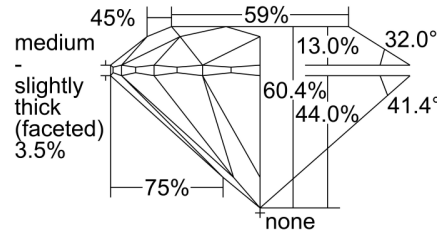

GIA NATURAL DIAMOND GRADING REPORT

April 11, 2022
GIA Report Number 3425965977
Shape and Cutting Style ..... Round Brilliant
Measurements ..... 8.79 - 8.82 x 5.32 mm

GRADING RESULTS

Carat Weight ..... 2.50 carat
Color Grade ..... K
Clarity Grade SI1
Cut Grade ..... Excellent

ADDITIONAL GRADING INFORMATION

Polish ..... Excellent
Symmetry ..... Excellent
Fluorescence ..... None
Inscription(s): GIA 3425965977
Comments: Pinpoints are not shown.

PROPORTIONS

Profile to actual proportions