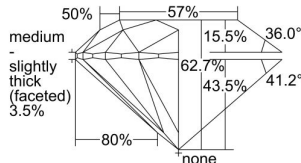

GIA®

FACSIMILE

GIA REPORT 5373056184

Verify this report at GIA.edu

GIA NATURAL DIAMOND DOSSIER®

December 24, 2020
GIA Report Number 5373056184
Shape and Cutting Style ..... Round Brilliant
Measurements ..... 5.80 - 5.83 x 3.65 mm

GRADING RESULTS

Carat Weight ..... 0.76 carat
Color Grade L
Clarity Grade S11
Cut Grade ..... Excellent

ADDITIONAL GRADING INFORMATION

Polish ..... Excellent
Symmetry ..... Excellent
Fluorescence ..... None
Clarity Characteristics ..... Cloud, Crystal
Inscription(s): GIA 5373056184

PROPORTIONS

Profile to actual proportions