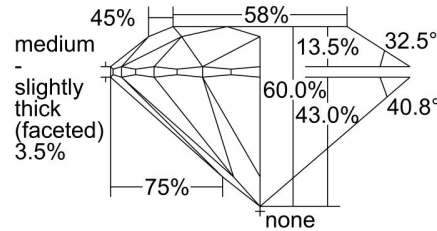

GIA NATURAL DIAMOND GRADING REPORT

 July 17, 2020
 GIA Report Number 6214047069
 Shape and Cutting Style Round Brilliant
 Measurements 12.40 - 12.45 x 7.46 mm

GRADING RESULTS

 Carat Weight 7.04 carat
 Color Grade E
 Clarity Grade SI2
 Cut Grade Excellent

PROPORTIONS

Profile to actual proportions

CLARITY CHARACTERISTICS

KEY TO SYMBOLS*

-  Twinning Wisp
-  Crystal
-  Feather
-  Indented Natural

* Red symbols denote internal characteristics (inclusions). Green or black symbols denote external characteristics (blemishes). Diagram is an approximate representation of the diamond, and symbols shown indicate type, position, and approximate size of clarity characteristics. All clarity characteristics may not be shown. Details of finish are not shown.