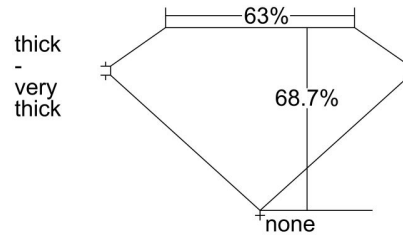

GIA NATURAL DIAMOND GRADING REPORT

June 14, 2021  
 GIA Report Number ..... 6217767079  
 Shape and Cutting Style ..... Emerald Cut  
 Measurements ..... 6.72 x 4.71 x 3.23 mm

GRADING RESULTS

Carat Weight ..... 1.01 carat  
 Color Grade ..... K  
 Clarity Grade ..... VS2

PROPORTIONS

Profile not to actual proportions

CLARITY CHARACTERISTICS

KEY TO SYMBOLS\*

- Crystal
- ∖ Needle

\* Red symbols denote internal characteristics (inclusions). Green or black symbols denote external characteristics (blemishes). Diagram is an approximate representation of the diamond, and symbols shown indicate type, position, and approximate size of clarity characteristics. All clarity characteristics may not be shown. Details of finish are not shown.