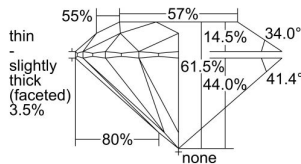

GIA®

FACSIMILE

GIA REPORT 6305583404

Verify this report at GIA.edu

GIA NATURAL DIAMOND DOSSIER®

September 18, 2018
GIA Report Number 6305583404
Shape and Cutting Style ..... Round Brilliant
Measurements ..... 5.85 - 5.88 x 3.61 mm

GRADING RESULTS

Carat Weight ..... 0.75 carat
Color Grade L
Clarity Grade VS2
Cut Grade ..... Excellent

ADDITIONAL GRADING INFORMATION

Polish ..... Excellent
Symmetry ..... Excellent
Fluorescence ..... None
Clarity Characteristics ..... Cloud, Crystal
Inscription(s): GIA 6305583404

PROPORTIONS

Profile to actual proportions

GRADING SCALES

GIA COLOR SCALE

COLORED	D
	E
	F
	G
	H
	I
	J
NEAR COLORLESS	K
	L
	M
	N
	O
	P
	R
	S
	T
	U
	V
	W
	X
	Y
LIGHT	Z

GIA CLARITY SCALE

FLAWLESS	VERY VERY SLIGHTLY INCLUDED	VS₁	VS₂	VS₁	SI₁	SI₂	I₁	I₂	I₃	
										FLAWLESS
INTERNALLY FLAWLESS	VERY SLIGHTLY INCLUDED									

GIA CUT SCALE

EXCELLENT
VERY GOOD
GOOD
FAIR
POOR