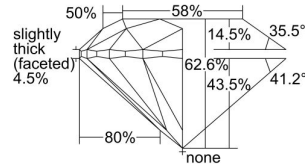

GIA®

FACSIMILE

GIA REPORT 6332386330

Verify this report at GIA.edu

GIA NATURAL DIAMOND DOSSIER®

July 30, 2019
GIA Report Number 6332386330
Shape and Cutting Style ..... Round Brilliant
Measurements ..... 5.81 - 5.84 x 3.65 mm

GRADING RESULTS

Carat Weight ..... 0.77 carat
Color Grade ..... E
Clarity Grade VS2
Cut Grade ..... Very Good

ADDITIONAL GRADING INFORMATION

Polish ..... Excellent
Symmetry ..... Excellent
Fluorescence ..... Medium Blue
Clarity Characteristics ..... Crystal
Inscription(s): GIA 6332386330

PROPORTIONS

Profile to actual proportions

GRADING SCALES

GIA COLOR SCALE

COLOREDNESS	D
	E
	F
	G
	H
	I
	J
NEAR COLORLESS	K
	L
Faint	M
	N
	O
	P
Very Light	Q
	R
	S
	T
	U
	V
Light	W
	X
	Y
	Z

GIA CLARITY SCALE

VERY VERY SLIGHTLY INCLUDED	FLAWLESS
	INTERNALLY FLAWLESS
VERY SLIGHTLY INCLUDED	VVS₁
	VVS₂
SLIGHTLY INCLUDED	VS₁
	VS₂
INCLUDED	SI₁
	SI₂
INCLUDED	I₁
	I₂
	I₃

GIA CUT SCALE

EXCELLENT
VERY GOOD
GOOD
FAIR
POOR