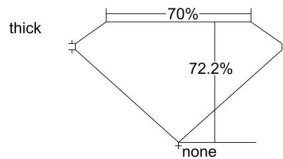

GIA®

FACSIMILE

GIA REPORT 6332943076

Verify this report at GIA.edu

GIA NATURAL DIAMOND DOSSIER®

October 18, 2019
GIA Report Number **6332943076**
Shape and Cutting Style ..... **Square Modified Brilliant**
Measurements ..... **4.84 x 4.83 x 3.49 mm**

GRADING RESULTS

Carat Weight ..... **0.70 carat**
Color Grade ..... **I**
Clarity Grade **S11**

ADDITIONAL GRADING INFORMATION

Polish ..... **Excellent**
Symmetry ..... **Very Good**
Fluorescence ..... **Faint**
Clarity Characteristics..... **Crystal, Cavity, Feather**
Inscription(s): **GIA 6332943076**

PROPORTIONS

Profile not to actual proportions

GRADING SCALES

GIA COLOR SCALE		GIA CLARITY SCALE			
COLORLESS	D	VERY VERY SLIGHTLY INCLUDED	FLAWLESS		
	E		INTERNALLY FLAWLESS		
	F	VERY SLIGHTLY INCLUDED	VVS₁		
	G		VVS₂		
	H		VS₁		
	NEAR COLORLESS	I	SLIGHTLY INCLUDED	VS₂	
		J		S1₁	
		FAINT	K	INCLUDED	S1₂
			L		I₁
			M		I₂
VERT LIGHT	N	LIGHT	I₃		
	O				
	P				
	Q				
	R