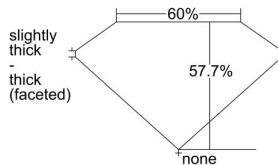

GIA®

FACSIMILE

GIA REPORT 6362969537

Verify this report at GIA.edu

GIA NATURAL DIAMOND DOSSIER®

December 16, 2020
GIA Report Number **6362969537**
Shape and Cutting Style ..... **Heart Brilliant**
Measurements ..... **5.95 x 6.81 x 3.93 mm**

GRADING RESULTS

Carat Weight ..... **0.91 carat**
Color Grade ..... **D**
Clarity Grade **S12**

ADDITIONAL GRADING INFORMATION

Polish ..... **Excellent**
Symmetry ..... **Very Good**
Fluorescence ..... **Medium Blue**
Clarity Characteristics ..... **Feather, Crystal**
Inscription(s): **GIA 6362969537**

PROPORTIONS

Profile not to actual proportions

GRADING SCALES

GIA COLOR SCALE		GIA CLARITY SCALE			
COLORLESS	D	VERY VERY SLIGHTLY INCLUDED	FLAWLESS		
	E		INTERNALLY FLAWLESS		
	F	VERY SLIGHTLY INCLUDED	VVS₁		
	G		VVS₂		
	H		VS₁		
	NEAR COLORLESS	I	SLIGHTLY INCLUDED	VS₂	
		J		S1₁	
		FAINT	K	INCLUDED	S1₂
			L		I₁
			M		I₂
VERT LIGHT	N	INCLUDED	I₃		
	O				
	P				
	Q				
	R				
	S				
LIGHT	T				
	U				
	V				
	W				
	X				
	Y				
	Z