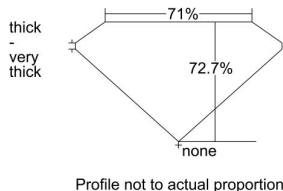

GIA®

FACSIMILE

GIA REPORT 6372052042

Verify this report at GIA.edu

GIA NATURAL DIAMOND DOSSIER®

December 23, 2020
GIA Report Number 6372052042
Shape and Cutting Style ..... Square Modified Brilliant
Measurements ..... 4.73 x 4.62 x 3.36 mm

GRADING RESULTS

Carat Weight ..... 0.70 carat
Color Grade ..... J
Clarity Grade SI1

ADDITIONAL GRADING INFORMATION

Polish ..... Very Good
Symmetry ..... Good
Fluorescence ..... Faint
Clarity Characteristics ..... Crystal
Inscription(s): GIA 6372052042

PROPORTIONS

GRADING SCALES

GIA COLOR SCALE		GIA CLARITY SCALE			
COLORLESS	D	VERY VERY SLIGHTLY INCLUDED	FLAWLESS		
	E		INTERNALLY FLAWLESS		
	F	VERY SLIGHTLY INCLUDED	VVS₁		
	G		VVS₂		
	H		VS₁		
	NEAR COLORLESS	I	SLIGHTLY INCLUDED	VS₂	
		J		SI₁	
		FAINT	K	INCLUDED	SI₂
			L		I₁
			M		I₂
VERT LIGHT	N	LIGHT	I₃		
	O				
	P				
	Q				
	R