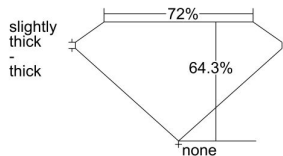

GIA®

FACSIMILE

GIA REPORT 6382434632

Verify this report at GIA.edu

GIA NATURAL DIAMOND DOSSIER®

April 25, 2021
GIA Report Number 6382434632
Shape and Cutting Style ..... **Cut-Cornered Rectangular Modified Brilliant**
Measurements ..... 6.33 x 4.94 x 3.17 mm

GRADING RESULTS

Carat Weight ..... 0.81 carat
Color Grade ..... H
Clarity Grade S11

ADDITIONAL GRADING INFORMATION

Polish ..... Very Good
Symmetry ..... Good
Fluorescence ..... None
Clarity Characteristics ..... Crystal, Cloud
Inscription(s): GIA 6382434632

PROPORTIONS

Profile not to actual proportions

GRADING SCALES

GIA COLOR SCALE		GIA CLARITY SCALE			
COLORLESS	D	VERY VERY SLIGHTLY INCLUDED	FLAWLESS		
	E		INTERNALLY FLAWLESS		
	F	VERY SLIGHTLY INCLUDED	VVS₁		
	G		VVS₂		
	H		VS₁		
	NEAR COLORLESS	I	SLIGHTLY INCLUDED	VS₂	
		J		S1₁	
		FAINT	K	INCLUDED	S1₂
			L		I₁
			M		I₂
VERT LIGHT	N	INCLUDED	I₃		
	O				
	P				
	Q				
	R				
	S				
LIGHT	T				
	U				
	V				
	W				
X					
Y					
Z