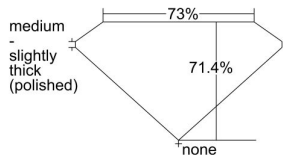

GIA®

FACSIMILE

GIA REPORT 6432837947

Verify this report at GIA.edu

GIA NATURAL DIAMOND DOSSIER®

June 29, 2022
GIA Report Number 6432837947
Shape and Cutting Style ..... Square Modified Brilliant
Measurements ..... 4.95 x 4.93 x 3.52 mm

GRADING RESULTS

Carat Weight ..... 0.71 carat
Color Grade ..... F
Clarity Grade SI1

ADDITIONAL GRADING INFORMATION

Polish ..... Very Good
Symmetry ..... Very Good
Fluorescence ..... Faint
Clarity Characteristics ..... Crystal, Feather
Inscription(s): GIA 6432837947

PROPORTIONS

Profile not to actual proportions

GRADING SCALES

GIA COLOR SCALE		GIA CLARITY SCALE			
COLORLESS	D	VERY VERY SLIGHTLY INCLUDED	FLAWLESS		
	E		INTERNALLY FLAWLESS		
	F	VERY SLIGHTLY INCLUDED	VVS₁		
	G		VVS₂		
	H		VS₁		
	NEAR COLORLESS	I	VERY SLIGHTLY INCLUDED	VS₂	
		J		SI₁	
		FAINT	K	SLIGHTLY INCLUDED	SI₂
			L		I₁
			M		I₂
VERT LIGHT	N	INCLUDED	I₃		
	O				
	P				
	Q				
	R				
LIGHT	S				
	T				
	U				
	V				
	W				
	X				
	Y				
	Z