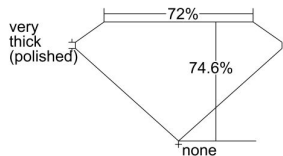

GIA®

FACSIMILE

GIA REPORT 6445057944

Verify this report at gia.edu

GIA NATURAL DIAMOND DOSSIER®

July 18, 2022
GIA Report Number 6445057944
Shape and Cutting Style ..... Square Modified Brilliant
Measurements ..... 4.71 x 4.69 x 3.50 mm

GRADING RESULTS

Carat Weight ..... 0.70 carat
Color Grade ..... F
Clarity Grade VS2

ADDITIONAL GRADING INFORMATION

Polish ..... Excellent
Symmetry ..... Very Good
Fluorescence ..... Strong Blue
Clarity Characteristics ..... Crystal
Inscription(s): GIA 6445057944

PROPORTIONS

Profile not to actual proportions

GRADING SCALES

GIA COLOR SCALE		GIA CLARITY SCALE			
COLORLESS	D	VERY VERY SLIGHTLY INCLUDED	FLAWLESS		
	E		INTERNALLY FLAWLESS		
	F	VERY SLIGHTLY INCLUDED	VVS₁		
	G		VVS₂		
	H		VS₁		
	NEAR COLORLESS	I	SLIGHTLY INCLUDED	VS₂	
		J		SI₁	
		FAINT	K	INCLUDED	SI₂
			L		I₁
			M		I₂
VERT LIGHT	N	LIGHT	I₃		
	O				
	P				
	Q				
	R				
	S				
	T