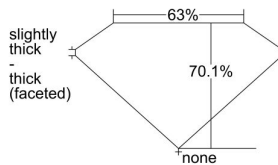

GIA®

FACSIMILE

GIA REPORT 7343903659

Verify this report at GIA.edu

GIA NATURAL DIAMOND DOSSIER®

February 11, 2020
GIA Report Number 7343903659
Shape and Cutting Style ..... Cushion Modified Brilliant
Measurements ..... 5.01 x 4.83 x 3.38 mm

GRADING RESULTS

Carat Weight ..... 0.71 carat
Color Grade ..... K
Clarity Grade SI1

ADDITIONAL GRADING INFORMATION

Polish ..... Excellent
Symmetry ..... Very Good
Fluorescence ..... Medium Blue
Clarity Characteristics ..... Cloud, Crystal
Inscription(s): GIA 7343903659

PROPORTIONS

Profile not to actual proportions

GRADING SCALES

GIA COLOR SCALE		GIA CLARITY SCALE			
COLORLESS	D	VERY VERY SLIGHTLY INCLUDED	FLAWLESS		
	E		INTERNALLY FLAWLESS		
	F	VERY SLIGHTLY INCLUDED	VVS₁		
	G		VVS₂		
	H		VS₁		
	NEAR COLORLESS	I	SLIGHTLY INCLUDED	VS₂	
		J		SI₁	
		FAINT	K	INCLUDED	SI₂
			L		I₁
			M		I₂
VERT LIGHT	N	INCLUDED	I₃		
	O				
	P				
	Q				
	R				
LIGHT	S				
	T				
	U				
	V				
	W				
	X				
	Y				
	Z