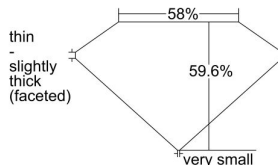

GIA®

FACSIMILE

GIA REPORT

7371184824

Verify this report at GIA.edu

GIA NATURAL DIAMOND DOSSIER®

February 03, 2021

GIA Report Number 7371184824

Shape and Cutting Style ..... Oval Brilliant

Measurements ..... 7.62 x 4.96 x 2.96 mm

GRADING RESULTS

Carat Weight ..... 0.70 carat

Color Grade I

Clarity Grade SI1

ADDITIONAL GRADING INFORMATION

Polish ..... Excellent

Symmetry ..... Very Good

Fluorescence ..... Medium Blue

Clarity Characteristics..... Crystal, Feather

Inscription(s): GIA 7371184824

PROPORTIONS

Profile not to actual proportions

GRADING SCALES

GIA COLOR SCALE		GIA CLARITY SCALE			
COLORLESS	D	VERY VERY SLIGHTLY INCLUDED	FLAWLESS		
	E		INTERNALLY FLAWLESS		
	F		VVS₁		
	NEAR COLORLESS	G	VVS₂		
		H	VERY SLIGHTLY INCLUDED	VS₁	
		I		VS₂	
		FAINT	J	SLIGHTLY INCLUDED	SI₁
	K		SI₂		
	L		INCLUDED		I₁
	M			I₂	
N	I₃				
VERTICALLY FAINT	O				
	P				
	Q				
LIGHT	R				
	S				
	T				
	U				
	V				
	W				
	X				
	Y				
	Z