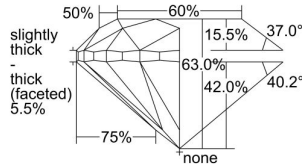

GIA®

FACSIMILE

GIA REPORT

7371196140

Verify this report at GIA.edu

GIA NATURAL DIAMOND DOSSIER®

February 05, 2021
GIA Report Number 7371196140
Shape and Cutting Style ..... Round Brilliant
Measurements ..... 5.53 - 5.57 x 3.50 mm

GRADING RESULTS

Carat Weight ..... 0.70 carat
Color Grade L
Clarity Grade S11
Cut Grade ..... Very Good

ADDITIONAL GRADING INFORMATION

Polish ..... Excellent
Symmetry ..... Good
Fluorescence ..... Faint
Clarity Characteristics ..... Crystal
Inscription(s): GIA 7371196140

PROPORTIONS

Profile to actual proportions

GRADING SCALES

GIA COLOR SCALE	GIA CLARITY SCALE	GIA CUT SCALE	
D	FLAWLESS	EXCELLENT	
E	INTERNALLY FLAWLESS		
F		VVS₁	VERY GOOD
G	VVS₂		
H	VS₁	GOOD	
I	VS₂		
J	S1₁	FAIR	
K	S1₂		
L	I₁	POOR	
M	I₂		
N	I₃		
O			
P			
Q			
R			
S			
T			
U			
V			
W			
X			
Y			
Z