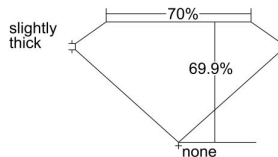

GIA®

FACSIMILE

GIA REPORT 7413045811

Verify this report at GIA.edu

GIA NATURAL DIAMOND DOSSIER®

December 02, 2021
GIA Report Number 7413045811
Shape and Cutting Style ..... Square Modified Brilliant
Measurements ..... 4.46 x 4.34 x 3.04 mm

GRADING RESULTS

Carat Weight ..... 0.50 carat
Color Grade I
Clarity Grade SI1

ADDITIONAL GRADING INFORMATION

Polish ..... Excellent
Symmetry ..... Very Good
Fluorescence ..... Faint
Clarity Characteristics ..... Crystal, Cloud, Feather
Inscription(s): GIA 7413045811

PROPORTIONS

Profile not to actual proportions

GRADING SCALES

GIA COLOR SCALE		GIA CLARITY SCALE				
COLORLESS	D	VERY VERY SLIGHTLY INCLUDED	FLAWLESS			
	E		INTERNALLY FLAWLESS			
	F		VVS₁			
	NEAR COLORLESS	G	VERY SLIGHTLY INCLUDED	VVS₂		
		H		VS₁		
		FAINT	I	SLIGHTLY INCLUDED	VS₂	
			J		SI₁	
			LIGHT	K	INCLUDED	SI₂
	L	I₁				
	M	I₂				
N	NOT GRADED	I₃				
O						
P						
Q						
R						
S						
T						
U						
V						
W						
X						
Y						
Z